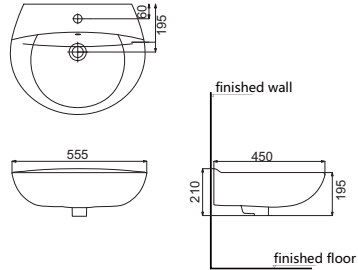

# Vanity Top Basin

**HDFL080A**

Vanity Top Basin  
Size:810×505×235mm

**HDFL080B**

Vanity Top Basin  
Size:1010×505×222mm

**HDFL095**

Vanity Top Basin  
Size:900×500×230mm

**HDFL075B**

Vanity Top Basin  
Size:610×510×190mm

**HDFL041**

Vanity Top Basin  
Size:500×460×195mm

**HDFL052**

Vanity Top Basin  
Size:710×505×190mm

**HDDP4982**

Vanity Top Basin  
Size:515×462×162mm

# Semi Recessed Basin

**HDFL8103**

Size: 440×480×180mm  
Tap hole: 35mm/28mm

**HDFL8110A**

Size: 520×430×160mm  
Tap hole: 35mm/28mm

**HDFL8110B**

Size: 600×445×160mm  
Tap hole: 35mm/28mm

# Wall Hung Basin

**HDLP11B**

Wall Hung Basin  
Size:555×450×210mm

**HDWL001**

Wall Hung Basin  
Size:455×350×190mm

**HDLP008B**

Wall Hung Basin  
Size:490×410×220mm

**HDWL010**