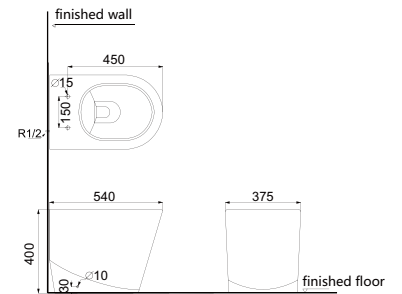

HDC427BTW

Washdown back to wall Toilet
Size:540×375×400mm
P-trap=180mm 4/6L

HDC510BTW

Washdown back to wall Toilet
Size:550×360×410mm
P-trap=180mm 4/6L