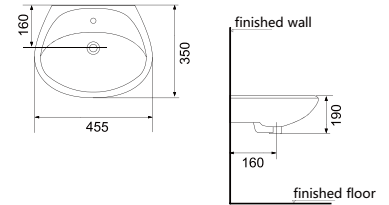

# Wall Hung Basin

**HDLP11B**

Wall Hung Basin  
Size:555×450×210mm

**HDWL001**

Wall Hung Basin  
Size:455×350×190mm

**HDLP008B**

Wall Hung Basin  
Size:490×410×220mm

**HDWL010**

Wall Hung Basin  
Size:675×525×200mm

**HDWL020**

Wall Hung Basin  
Size:490×410×220mm

**HDLP024**

Wall Hung Basin  
Size:675×525×200mm

**HDWL425**

Wall Hung Basin  
Size:600×455×457mm