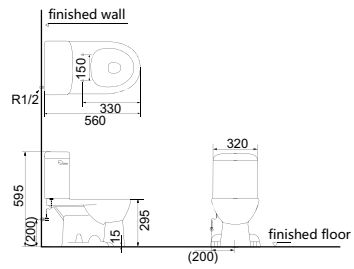

HDC229A+HDS229

Washdown Close-coupled Toilet
Especially for Children
Size:560×320×595mm
S-trap=280mm 4/6L