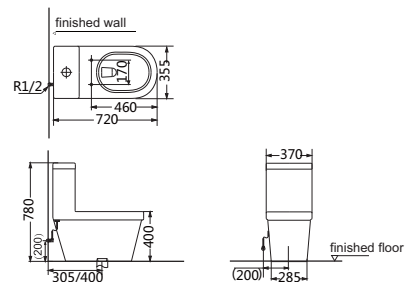

Jet Siphonic One-piece Toilet
Size:720x370x780mm
S-trap=250mm,400mm

HDC6209A