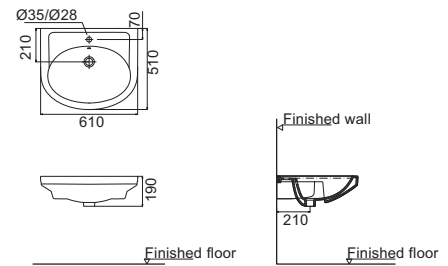

Vanity Top Basin
Size:610×510×190mm

HDFL041