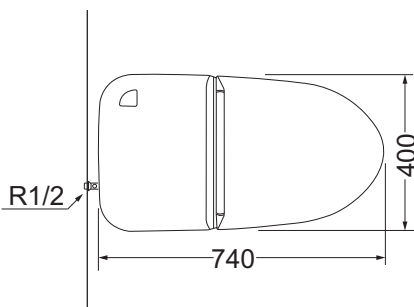

Electronic Smart

HDE1112

Size: 679x408x513mm
Nano Self-cleaning Glaze
ABS Soft Close Seat Cover
Single Flush Fittings
Instant Electronic Water Heater
Trap Distance: S-300mm/400mm

HDE1109

Size: 740x400x625mm
Nano Self-cleaning Glaze
ABS Soft Close Seat Cover
Single Flush Fittings
Heat storage type Water Heater
Trap Distance: S-300mm/400mm