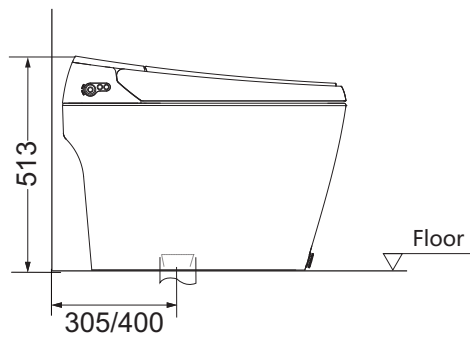

## HDE1112

Size: 679x408x513mm  
 Nano Self-cleaning Glaze  
 ABS Soft Close Seat Cover  
 Single Flush Fittings  
 Instant Electronic Water Heater  
 Trap Distance: S-300mm/400mm