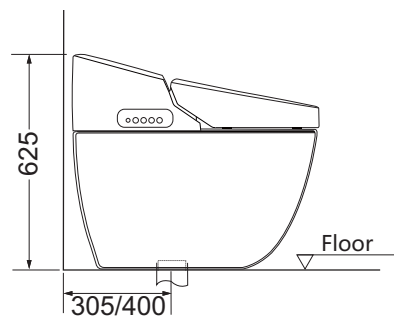

Electronic Smart

HDE1112

Size: 679x408x513mm
Nano Self-cleaning Glaze
ABS Soft Close Seat Cover
Single Flush Fittings
Instant Electronic Water Heater
Trap Distance: S-300mm/400mm

HDE1109

Size: 740x400x625mm
Nano Self-cleaning Glaze
ABS Soft Close Seat Cover
Single Flush Fittings
Heat storage type Water Heater
Trap Distance: S-300mm/400mm