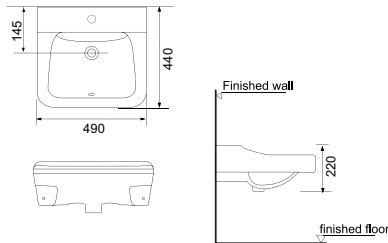

# Wall Hung Basin

**HDLP11B**

Wall Hung Basin  
Size:555×450×210mm

**HDWL001**

Wall Hung Basin  
Size:455×350×190mm

**HDLP008B**

Wall Hung Basin  
Size:490×410×220mm

**HDWL010**

Wall Hung Basin  
Size:675×525×200mm

**HDWL020**

Wall Hung Basin  
Size:490×410×220mm

**HDLP024**

Wall Hung Basin  
Size:675×525×200mm

**HDWL425**

Wall Hung Basin  
Size:600×455×457mm