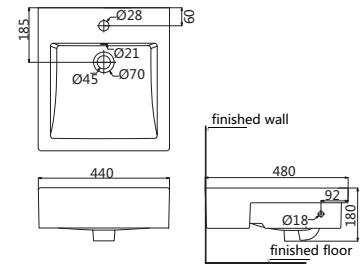

Semi Recessed Basin

Size: 440×480×180mm
Tap hole: 35mm/28mm

HDFL8110A

Size: 520×430×160mm
Tap hole: 35mm/28mm

HDFL8110B

Size: 600×445×160mm
Tap hole: 35mm/28mm