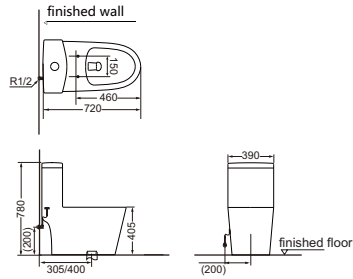

Jet Siphonic One-piece Toilet
Size:720x390x775mm
S-trap=305mm ,400mm

HD6260MT