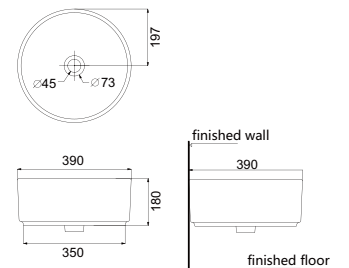

Art Vanity Basin
Size:390×390×180mm