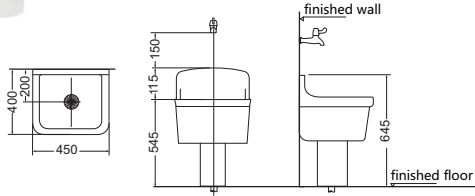

Wall-hung Urinal  
Especially for Children  
Size:420×300×465mm

**HDU490**

Wall-hung Urinal  
Size:380×245×645mm

**HDU580B**

Wall-hung Urinal  
Size:350×326×580mm

**HDU960**

Pedestal Urinal  
Size:420×355×960mm

# Mop Sink

**HDT9**

Mop Sink  
Size:450×400×645mm

**HDT12**

Mop Sink  
Size:435×430×565mm