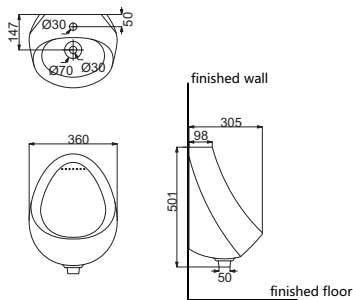

# Pedestal Basin

HDLP339+P339

Washbasin With Pedestal  
Size:600×480×845mm

# Urinal

**HDU001**

Wall-hung Urinal  
Size:380×245×645mm

**HDU011**

Pedestal Urinal  
Size:425×385×1110mm

**HDU022**

Wall-hung Urinal  
Size:380×245×645mm

**HDU460**

Wall-hung Urinal  
Especially for Children  
Size:420×300×465mm

**HDU490**

Wall-hung Urinal  
Size:380×245×645mm

**HDU580B**

Wall-hung Urinal  
Size:350×326×580mm

**HDU960**

Pedestal Urinal  
Size:420×355×960mm

# Mop Sink

**HDT9**

Mop Sink  
Size:450×400×645mm

**HDT12**

Mop Sink  
Size:435×430×565mm