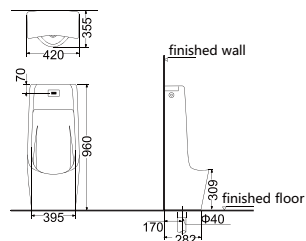

# Urinal

**HDU001**

Wall-hung Urinal  
Size:380×245×645mm

**HDU011**

Pedestal Urinal  
Size:425×385×1110mm

**HDU022**

Wall-hung Urinal  
Size:380×245×645mm

**HDU460**

Wall-hung Urinal  
Especially for Children  
Size:420×300×465mm

**HDU490**

Wall-hung Urinal  
Size:380×245×645mm

**HDU580B**

Wall-hung Urinal  
Size:350×326×580mm

**HDU960**

Pedestal Urinal  
Size:420×355×960mm

# Mop Sink

**HDT9**

Mop Sink  
Size:450×400×645mm

**HDT12**

Mop Sink  
Size:435×430×565mm