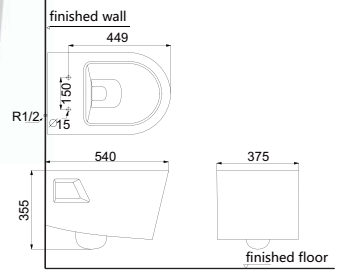

## HDC423WH

Washdown Wall-hung Toilet  
Size: 520×365×365mm  
P-trap: Wall-hung 4/6L

## HDC427WH

Washdown Wall-hung Toilet  
Size: 540×375×355mm  
P-trap: Wall-hung 4/6L