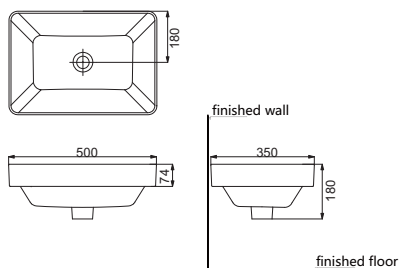

HDL582

Art Vanity Basin
Size:500×350×180mm