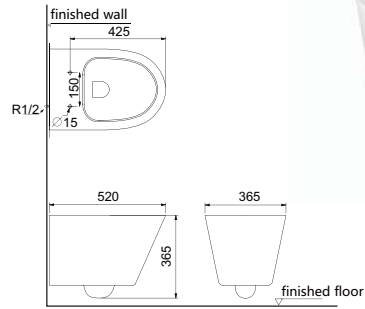

Washdown Wall-hung Toilet
Size: 520×365×365mm
P-trap: Wall-hung 4/6L