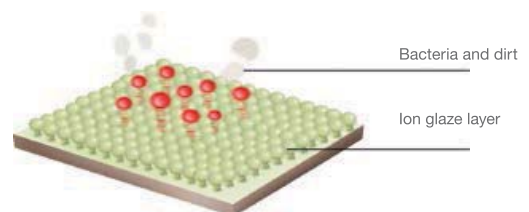

Ionic glaze coat with strong dirt proof and avoid bacteria's invasion.