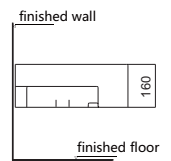

# Semi Recessed Basin

**HDFL8103**

Size: 440×480×180mm  
Tap hole: 35mm/28mm

**HDFL8110A**

Size: 520×430×160mm  
Tap hole: 35mm/28mm

**HDFL8110B**

Size: 600×445×160mm  
Tap hole: 35mm/28mm