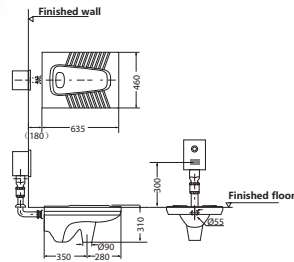

# Mop Sink

**HDT9**

Mop Sink  
Size:450×400×645mm

**HDT12**

Mop Sink  
Size:435×430×565mm

# Squatting Pan

**HDD1**

Squatting Pan  
Size:635×465×310mm

**HDD5L**

Squatting Pan  
Size:435×430×565mm