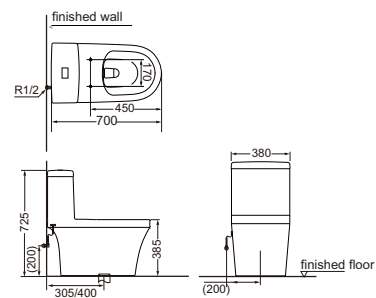

Jet Siphonic One-piece Toilet
Size:700x380x725mm
S-trap=250mm,400mm