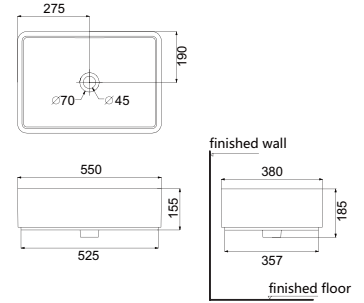

# Art Vanity Basin

**HDA027**

Art Vanity Basin  
Size:390×390×150mm

**HDA029**

Art Vanity Basin  
Size:550×380×185mm

**HDA040**

Art Vanity Basin  
Size:465×380×175mm

**HDA041**