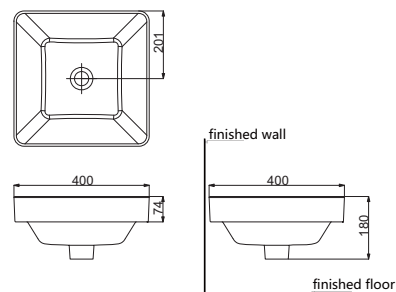

HDL581

Vanity Basin
Size:400×400×180mm