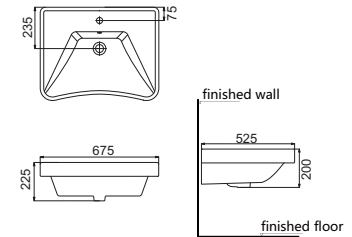

# Wall Hung Basin

**HDLP11B**

Wall Hung Basin  
Size:555×450×210mm

**HDWL001**

Wall Hung Basin  
Size:455×350×190mm

**HDLP008B**

Wall Hung Basin  
Size:490×410×220mm

**HDWL010**

Wall Hung Basin  
Size:675×525×200mm

**HDWL020**

Wall Hung Basin  
Size:490×410×220mm

**HDLP024**

Wall Hung Basin  
Size:675×525×200mm

**HDWL425**

Wall Hung Basin  
Size:600×455×457mm