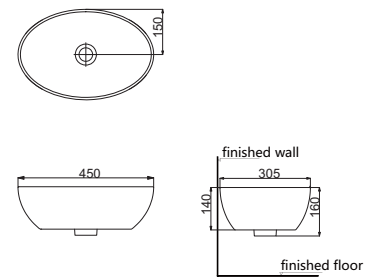

# Wall Hung Basin

**HDLP11B**

Wall Hung Basin  
Size:555×450×210mm

**HDWL001**

Wall Hung Basin  
Size:455×350×190mm

**HDLP008B**

Wall Hung Basin  
Size:490×410×220mm

**HDWL010**

Wall Hung Basin  
Size:675×525×200mm

**HDWL020**

Wall Hung Basin  
Size:490×410×220mm

**HDLP024**

Wall Hung Basin  
Size:675×525×200mm

**HDWL425**

Wall Hung Basin  
Size:600×455×457mm

# Art Vanity Basin

**HDA051**

Art Vanity Basin  
Size:400×400×145mm

**HDA052**

Art Vanity Basin  
Size:450×305×160mm

**HDA053**

Art Vanity Basin  
Size:470×350×160mm

**HDA054**