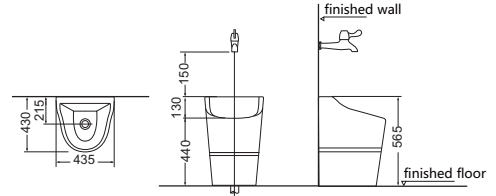

# Mop Sink

**HDT9**

Mop Sink  
Size:450×400×645mm

**HDT12**

Mop Sink  
Size:435×430×565mm