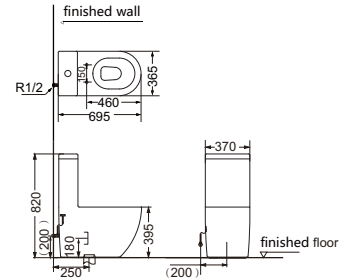

# One Piece Toilet

**HDC6215A**

Jet Siphonic One-piece Toilet  
 Size:720x390x775mm  
 S-trap=305mm ,400mm

**HD6260MT**

Washdown One-piece Toilet  
 Size:695x370x820mm  
 S-trap=250mm Rough-in  
 P-trap=180mm Rough-in