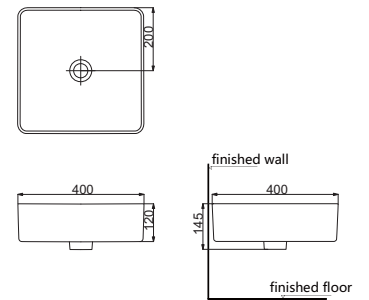

HDA015A

Art Vanity Basin
Size:400×400×145mm