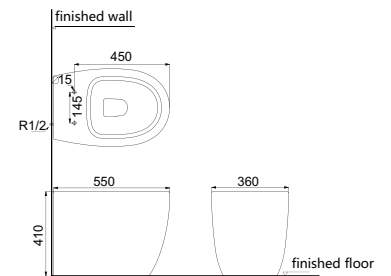

Back To Wall Toilet

HDC423BTW

Washdown back to wall Toilet
Size:515×365×420mm
P-trap=180mm 4/6L

HDC427BTW

Washdown back to wall Toilet
Size:540×375×400mm
P-trap=180mm 4/6L

HDC510BTW

Washdown back to wall Toilet
Size:550×360×410mm
P-trap=180mm 4/6L