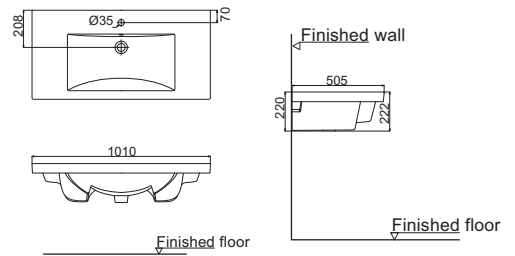

# Vanity Top Basin

**HDFL080A**

Vanity Top Basin  
Size:810×505×235mm

**HDFL080B**

Vanity Top Basin  
Size:1010×505×222mm

**HDFL095**

Vanity Top Basin  
Size:900×500×230mm

**HDFL075B**