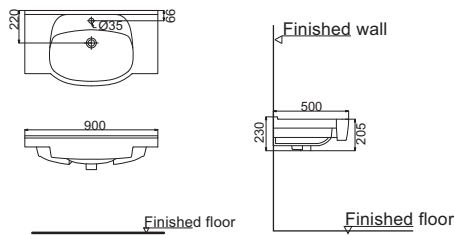

# Vanity Top Basin

**HDFL080A**

Vanity Top Basin  
Size:810×505×235mm

**HDFL080B**

Vanity Top Basin  
Size:1010×505×222mm

**HDFL095**

Vanity Top Basin  
Size:900×500×230mm

**HDFL075B**