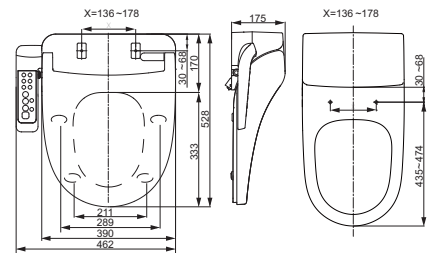

Smart Cover

HD1161H

Size : 534x462x155mm

Size : 528x462x175mm