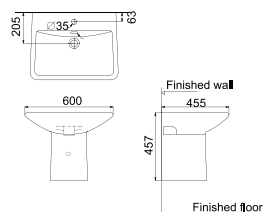

Vanity Top Basin  
Size:610×510×190mm

**HDFL041**

Vanity Top Basin  
Size:500×460×195mm

**HDFL052**

Vanity Top Basin  
Size:710×505×190mm

**HDDP4982**

Vanity Top Basin  
Size:515×462×162mm

# Wall Hung Basin

**HDLP11B**

Wall Hung Basin  
Size:555×450×210mm

**HDWL001**

Wall Hung Basin  
Size:455×350×190mm

**HDLP008B**

Wall Hung Basin  
Size:490×410×220mm

**HDWL010**

Wall Hung Basin  
Size:675×525×200mm

**HDWL020**

Wall Hung Basin  
Size:490×410×220mm

**HDLP024**

Wall Hung Basin  
Size:675×525×200mm

**HDWL425**

Wall Hung Basin  
Size:600×455×457mm

# Art Vanity Basin

**HDA051**

Art Vanity Basin  
Size:400×400×145mm

**HDA052**

Art Vanity Basin  
Size:450×305×160mm

**HDA053**

Art Vanity Basin  
Size:470×350×160mm

**HDA054**