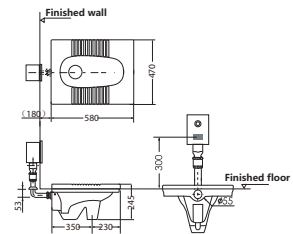

# Mop Sink

**HDT9**

Mop Sink  
Size:450×400×645mm

**HDT12**

Mop Sink  
Size:435×430×565mm

# Squatting Pan

**HDD1**

Squatting Pan  
Size:635×465×310mm

**HDD5L**

Squatting Pan  
Size:435×430×565mm