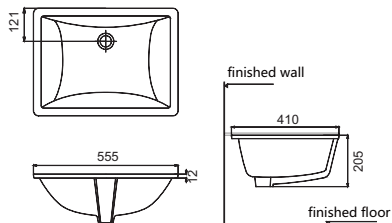

# Under Counter Basin

**HDLU2**

Under Counter Basin  
Size:470×390×195mm

**HDLU012**

Under Counter Basin  
Size:570×415×205mm

**HDLU022**

Under Counter Basin  
Size:555×410×205mm

# Pedestal Basin

HDLP339+P339

Washbasin With Pedestal  
Size:600×480×845mm