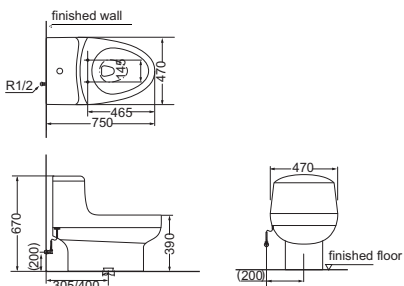

Jet Siphonic One-piece Toilet
Size:750x470x670mm
S-trap=305mm ,400mm

HDA6198A