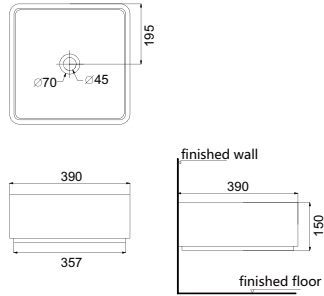

Art Vanity Basin

HDA027

Art Vanity Basin
Size:390×390×150mm