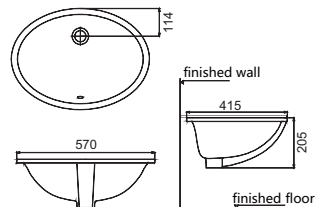

# Under Counter Basin

**HDLU2**

Under Counter Basin  
Size:470×390×195mm

**HDLU012**

Under Counter Basin  
Size:570×415×205mm

**HDLU022**

Under Counter Basin  
Size:555×410×205mm

# Pedestal Basin

HDLP339+P339

Washbasin With Pedestal  
Size:600×480×845mm