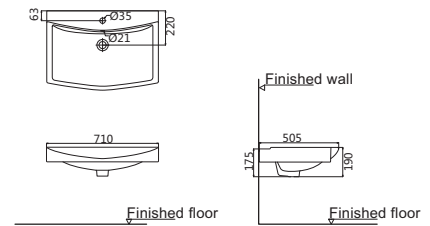

Vanity Top Basin  
Size:610×510×190mm

**HDFL041**

Vanity Top Basin  
Size:500×460×195mm

**HDFL052**

Vanity Top Basin  
Size:710×505×190mm

**HDDP4982**

Vanity Top Basin  
Size:515×462×162mm