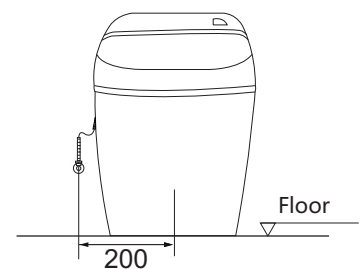

Electronic Smart

HDE1112

Size: 679x408x513mm
Nano Self-cleaning Glaze
ABS Soft Close Seat Cover
Single Flush Fittings
Instant Electronic Water Heater
Trap Distance: S-300mm/400mm

HDE1109

Size: 740x400x625mm
Nano Self-cleaning Glaze
ABS Soft Close Seat Cover
Single Flush Fittings
Heat storage type Water Heater
Trap Distance: S-300mm/400mm