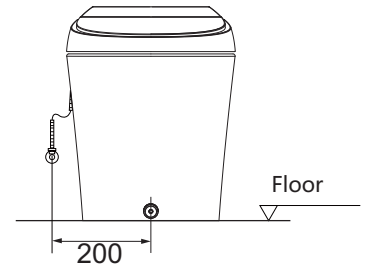

## HDE1112

Size: 679x408x513mm  
 Nano Self-cleaning Glaze  
 ABS Soft Close Seat Cover  
 Single Flush Fittings  
 Instant Electronic Water Heater  
 Trap Distance: S-300mm/400mm