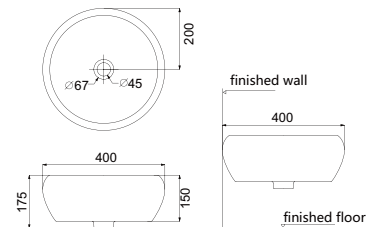

HDA041

Art Vanity Basin
Size:550×380×185mm