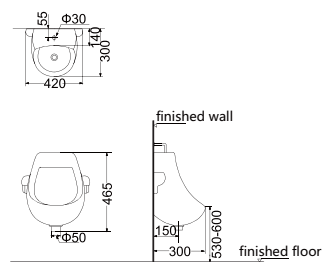

Wall-hung Urinal
Especially for Children
Size:420×300×465mm