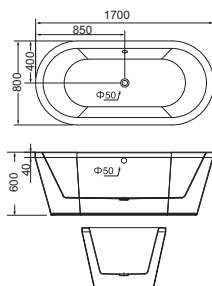

# Mop Sink

**HDT9**

Mop Sink  
Size:450×400×645mm

**HDT12**

Mop Sink  
Size:435×430×565mm

# Squatting Pan

**HDD1**

Squatting Pan  
Size:635×465×310mm

**HDD5L**

Squatting Pan  
Size:435×430×565mm

## Ordinary Bathtub

**HD9703**  
**Ordinary Bathtub**

Size: 1480×740×400mm

## Free Standing Bathtub

**HD1502**  
**Free Standing Bathtub**

Size: 1700×800×600mm

**HD1511**  
**Free Standing Bathtub**

Size: 1700×805×820mm