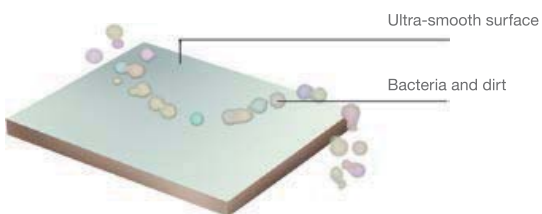

With special glaze material, dirt and bacteria are unable to be adhered and breed.