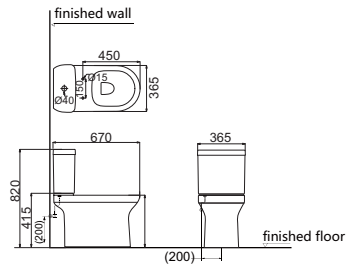

Washdown Close-coupled Toilet
Size:670×365×820mm
S-trap=250mm 4/6L

HDC457MT+HDS457