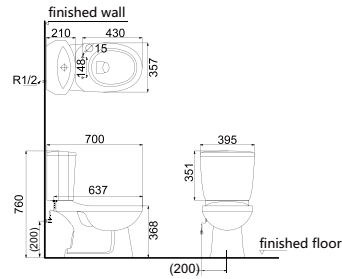

# Close Coupled Toilet

**HDC520MT+HDS520**

Washdown Close-coupled Toilet  
 Size:670×365×820mm  
 S-trap=250mm 4/6L

**HDC457MT+HDS457**

Washdown Close-coupled Toilet  
 Size:690×360×830mm  
 S-trap=250mm 4/6L

**HDC15MT+HDS15**

Washdown Close-coupled Toilet  
 Size:700×395×760mm  
 S-trap=250mm 4/6L

**HDC257MT+HDS257**

Washdown Close-coupled Toilet  
 Size:635×400×780mm  
 S-trap=250mm 4/6L

**HDC209MT+HDS209**

Washdown Close-coupled Toilet  
 Size:700×395×765mm  
 S-trap=250mm 4/6L