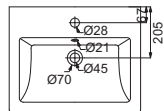

# Semi Recessed Basin

**HDFL8103**

Size: 440×480×180mm  
Tap hole: 35mm/28mm

**HDFL8110A**

Size: 520×430×160mm  
Tap hole: 35mm/28mm

**HDFL8110B**

Size: 600×445×160mm  
Tap hole: 35mm/28mm