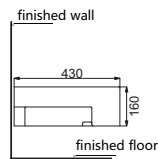

# Semi Recessed Basin

**HDFL8103**

Size: 440×480×180mm  
Tap hole: 35mm/28mm

**HDFL8110A**

Size: 520×430×160mm  
Tap hole: 35mm/28mm

**HDFL8110B**

Size: 600×445×160mm  
Tap hole: 35mm/28mm