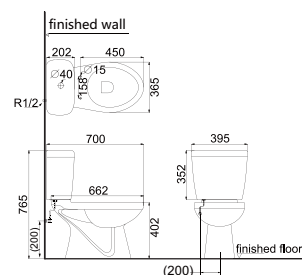

# Close Coupled Toilet

**HDC520MT+HDS520**

Washdown Close-coupled Toilet  
 Size:670×365×820mm  
 S-trap=250mm 4/6L

**HDC457MT+HDS457**

Washdown Close-coupled Toilet  
 Size:690×360×830mm  
 S-trap=250mm 4/6L

**HDC15MT+HDS15**

Washdown Close-coupled Toilet  
 Size:700×395×760mm  
 S-trap=250mm 4/6L

**HDC257MT+HDS257**

Washdown Close-coupled Toilet  
 Size:635×400×780mm  
 S-trap=250mm 4/6L

**HDC209MT+HDS209**

Washdown Close-coupled Toilet  
 Size:700×395×765mm  
 S-trap=250mm 4/6L

**HDC396MT+HDS396**

Washdown Close-coupled Toilet  
 Size:660×355×790mm  
 S-trap=250mm 4/6L