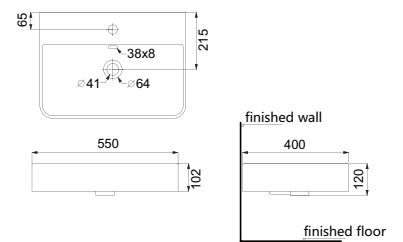

Art Vanity Basin  
Size:400×400×145mm

**HDA055**

Art Vanity Basin  
Size:500×350×145mm

**HDA015A**

Art Vanity Basin  
Size:550×400×120mm

**HDA007**

Art Vanity Basin  
Size:535×450×195mm

**HDA026**