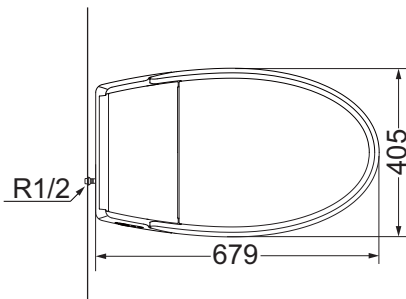

## HDE1112

Size: 679x408x513mm  
 Nano Self-cleaning Glaze  
 ABS Soft Close Seat Cover  
 Single Flush Fittings  
 Instant Electronic Water Heater  
 Trap Distance: S-300mm/400mm