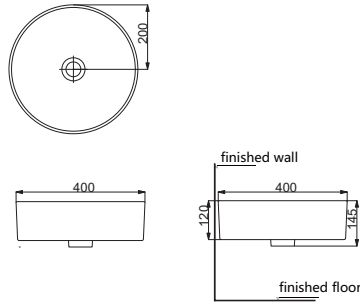

HDA053

Art Vanity Basin

HDA051

Art Vanity Basin
Size:400×400×145mm

HDA052