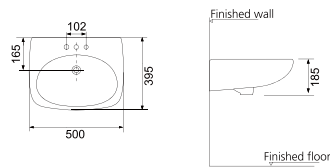

Wall Hung Basin
Size:490×410×220mm

HDLP024