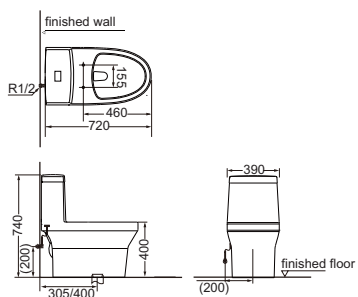

Jet Siphonic One-piece Toilet  
 Size:750x470x670mm  
 S-trap=305mm ,400mm

**HDA6198A**

Jet Siphonic One-piece Toilet  
 Size:720x370x780mm  
 S-trap=250mm,400mm

**HDC6209A**

Jet Siphonic One-piece Toilet  
 Size:720x390x740mm  
 S-trap=305mm ,400mm