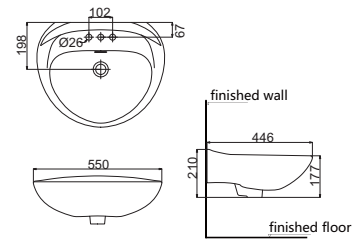

# Wall Hung Basin

**HDLP11B**

Wall Hung Basin  
Size:555×450×210mm

**HDWL001**

Wall Hung Basin  
Size:455×350×190mm

**HDLP008B**

Wall Hung Basin  
Size:490×410×220mm

**HDWL010**

Wall Hung Basin  
Size:675×525×200mm

**HDWL020**

Wall Hung Basin  
Size:490×410×220mm

**HDLP024**

Wall Hung Basin  
Size:675×525×200mm

**HDWL425**

Wall Hung Basin  
Size:600×455×457mm