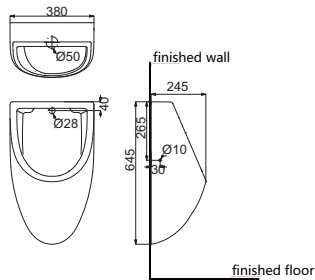

# Pedestal Basin

HDLP339+P339

Washbasin With Pedestal  
Size:600×480×845mm

# Urinal

**HDU001**

Wall-hung Urinal  
Size:380×245×645mm

**HDU011**

Pedestal Urinal  
Size:425×385×1110mm

**HDU022**

Wall-hung Urinal  
Size:380×245×645mm

**HDU460**

Wall-hung Urinal  
Especially for Children  
Size:420×300×465mm

**HDU490**

Wall-hung Urinal  
Size:380×245×645mm

**HDU580B**

Wall-hung Urinal  
Size:350×326×580mm

**HDU960**

Pedestal Urinal  
Size:420×355×960mm

# Mop Sink

**HDT9**

Mop Sink  
Size:450×400×645mm

**HDT12**

Mop Sink  
Size:435×430×565mm