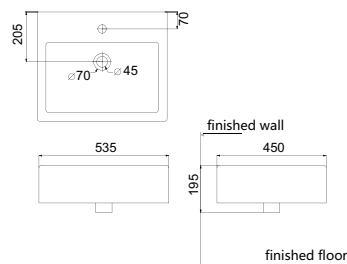

Art Vanity Basin  
Size:400×400×145mm

**HDA055**

Art Vanity Basin  
Size:500×350×145mm

**HDA015A**

Art Vanity Basin  
Size:550×400×120mm

**HDA007**

Art Vanity Basin  
Size:535×450×195mm

**HDA026**