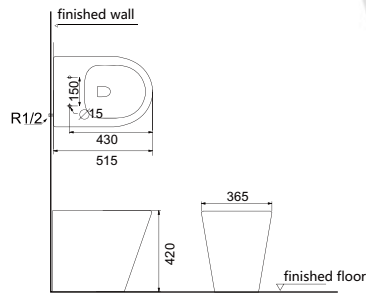

Back To Wall Toilet

HDC423BTW

Washdown back to wall Toilet
Size:515×365×420mm
P-trap=180mm 4/6L