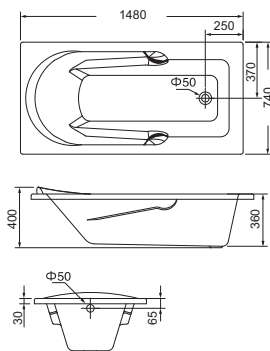

# Mop Sink

**HDT9**

Mop Sink  
Size:450×400×645mm

**HDT12**

Mop Sink  
Size:435×430×565mm

# Squatting Pan

**HDD1**

Squatting Pan  
Size:635×465×310mm

**HDD5L**

Squatting Pan  
Size:435×430×565mm

## Ordinary Bathtub

**HD9703**  
**Ordinary Bathtub**

Size: 1480×740×400mm