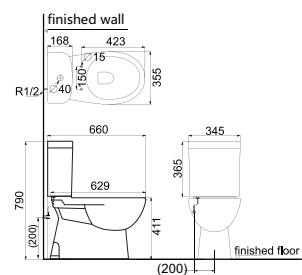

# Close Coupled Toilet

**HDC520MT+HDS520**

Washdown Close-coupled Toilet  
 Size:670×365×820mm  
 S-trap=250mm 4/6L

**HDC457MT+HDS457**

Washdown Close-coupled Toilet  
 Size:690×360×830mm  
 S-trap=250mm 4/6L

**HDC15MT+HDS15**

Washdown Close-coupled Toilet  
 Size:700×395×760mm  
 S-trap=250mm 4/6L

**HDC257MT+HDS257**

Washdown Close-coupled Toilet  
 Size:635×400×780mm  
 S-trap=250mm 4/6L

**HDC209MT+HDS209**

Washdown Close-coupled Toilet  
 Size:700×395×765mm  
 S-trap=250mm 4/6L

**HDC396MT+HDS396**

Washdown Close-coupled Toilet  
 Size:660×355×790mm  
 S-trap=250mm 4/6L