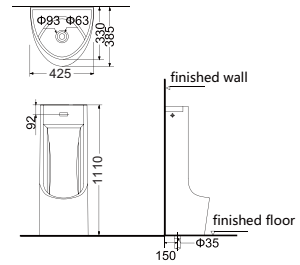

# Pedestal Basin

HDLP339+P339

Washbasin With Pedestal  
Size:600×480×845mm

# Urinal

**HDU001**

Wall-hung Urinal  
Size:380×245×645mm

**HDU011**

Pedestal Urinal  
Size:425×385×1110mm

**HDU022**

Wall-hung Urinal  
Size:380×245×645mm

**HDU460**

Wall-hung Urinal  
Especially for Children  
Size:420×300×465mm

**HDU490**

Wall-hung Urinal  
Size:380×245×645mm

**HDU580B**

Wall-hung Urinal  
Size:350×326×580mm

**HDU960**

Pedestal Urinal  
Size:420×355×960mm