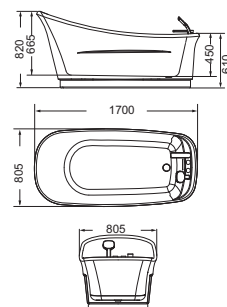

# Squatting Pan

**HDD1**

Squatting Pan  
Size:635×465×310mm

**HDD5L**

Squatting Pan  
Size:435×430×565mm

## Ordinary Bathtub

**HD9703**  
**Ordinary Bathtub**

Size: 1480×740×400mm

## Free Standing Bathtub

**HD1502**  
**Free Standing Bathtub**

Size: 1700×800×600mm

**HD1511**  
**Free Standing Bathtub**

Size: 1700×805×820mm