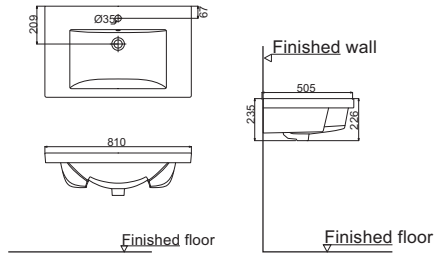

Vanity Top Basin

HDFL080A

Vanity Top Basin
Size:810×505×235mm