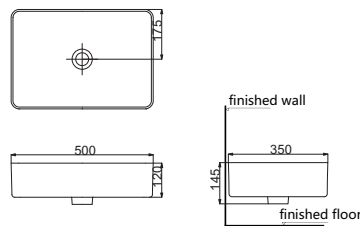

HDA007

Art Vanity Basin
Size:500×350×145mm