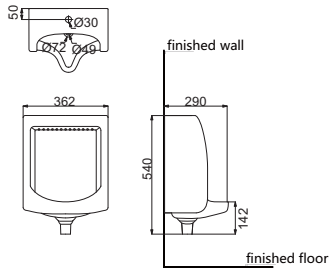

# Under Counter Basin

**HDLU2**

Under Counter Basin  
Size:470×390×195mm

**HDLU012**

Under Counter Basin  
Size:570×415×205mm

**HDLU022**

Under Counter Basin  
Size:555×410×205mm

# Pedestal Basin

HDLP339+P339

Washbasin With Pedestal  
Size:600×480×845mm

# Urinal

**HDU001**

Wall-hung Urinal  
Size:380×245×645mm

**HDU011**

Pedestal Urinal  
Size:425×385×1110mm

**HDU022**

Wall-hung Urinal  
Size:380×245×645mm

**HDU460**