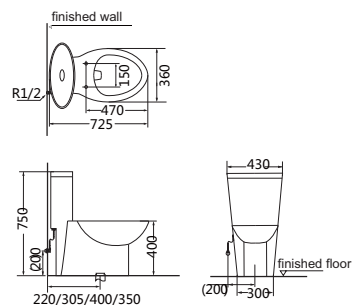

## HD1281H

Size : 528x462x175mm

# One Piece Toilet

**HDC191A**

Jet Siphonic One-piece Toilet  
 Size:690x370x740mm  
 S-trap=305mm ,400mm

**HD6001A**

Jet Siphonic One-piece Toilet  
 Size:725x430x750mm  
 S-trap=305mm ,400mm

**HDC6120A**