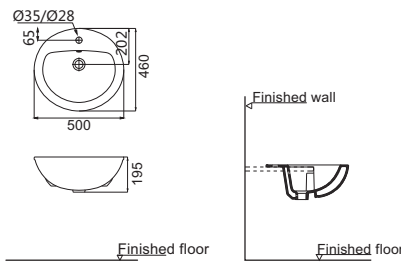

# Vanity Top Basin

**HDFL080A**

Vanity Top Basin  
Size:810×505×235mm

**HDFL080B**

Vanity Top Basin  
Size:1010×505×222mm

**HDFL095**

Vanity Top Basin  
Size:900×500×230mm

**HDFL075B**

Vanity Top Basin  
Size:610×510×190mm

**HDFL041**

Vanity Top Basin  
Size:500×460×195mm

**HDFL052**

Vanity Top Basin  
Size:710×505×190mm

**HDDP4982**

Vanity Top Basin  
Size:515×462×162mm