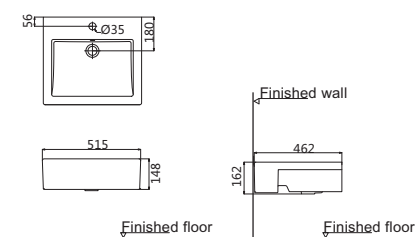

Vanity Top Basin  
Size:610×510×190mm

**HDFL041**

Vanity Top Basin  
Size:500×460×195mm

**HDFL052**

Vanity Top Basin  
Size:710×505×190mm

**HDDP4982**

Vanity Top Basin  
Size:515×462×162mm