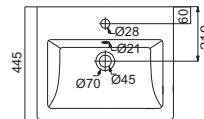

# Semi Recessed Basin

**HDFL8103**

Size: 440×480×180mm  
Tap hole: 35mm/28mm

**HDFL8110A**

Size: 520×430×160mm  
Tap hole: 35mm/28mm

**HDFL8110B**

Size: 600×445×160mm  
Tap hole: 35mm/28mm