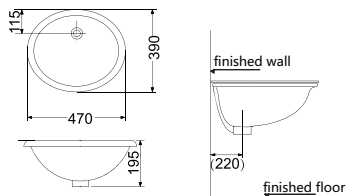

Under Counter Basin

HDLU2

Under Counter Basin
Size:470×390×195mm

HDLU012