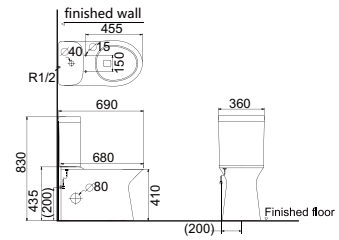

# Close Coupled Toilet

**HDC520MT+HDS520**

Washdown Close-coupled Toilet  
 Size:670×365×820mm  
 S-trap=250mm 4/6L

**HDC457MT+HDS457**

Washdown Close-coupled Toilet  
 Size:690×360×830mm  
 S-trap=250mm 4/6L