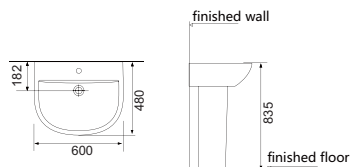

Pedestal Basin

HDLP339+P339

Washbasin With Pedestal
Size:600×480×845mm