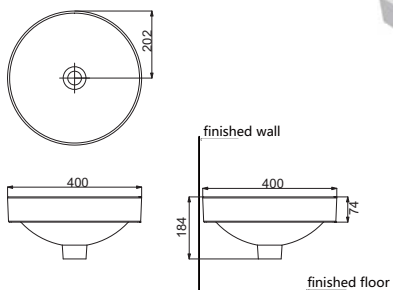

Vanity Basin

HDL580

Vanity Basin
Size:400×400×184mm