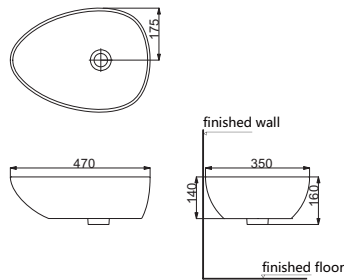

# Wall Hung Basin

**HDLP11B**

Wall Hung Basin  
Size:555×450×210mm

**HDWL001**

Wall Hung Basin  
Size:455×350×190mm

**HDLP008B**

Wall Hung Basin  
Size:490×410×220mm

**HDWL010**

Wall Hung Basin  
Size:675×525×200mm

**HDWL020**

Wall Hung Basin  
Size:490×410×220mm

**HDLP024**

Wall Hung Basin  
Size:675×525×200mm

**HDWL425**

Wall Hung Basin  
Size:600×455×457mm

# Art Vanity Basin

**HDA051**

Art Vanity Basin  
Size:400×400×145mm

**HDA052**

Art Vanity Basin  
Size:450×305×160mm

**HDA053**

Art Vanity Basin  
Size:470×350×160mm

**HDA054**