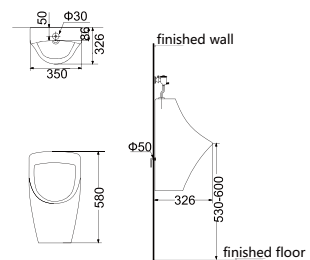

# Urinal

**HDU001**

Wall-hung Urinal  
Size:380×245×645mm

**HDU011**

Pedestal Urinal  
Size:425×385×1110mm

**HDU022**

Wall-hung Urinal  
Size:380×245×645mm

**HDU460**

Wall-hung Urinal  
Especially for Children  
Size:420×300×465mm

**HDU490**

Wall-hung Urinal  
Size:380×245×645mm

**HDU580B**

Wall-hung Urinal  
Size:350×326×580mm

**HDU960**

Pedestal Urinal  
Size:420×355×960mm

# Mop Sink

**HDT9**

Mop Sink  
Size:450×400×645mm

**HDT12**

Mop Sink  
Size:435×430×565mm