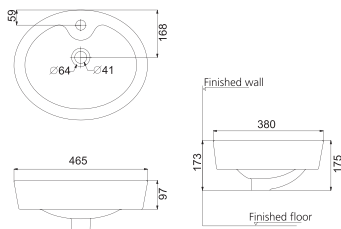

# Art Vanity Basin

**HDA027**

Art Vanity Basin  
Size:390×390×150mm

**HDA029**

Art Vanity Basin  
Size:550×380×185mm

**HDA040**

Art Vanity Basin  
Size:465×380×175mm

**HDA041**