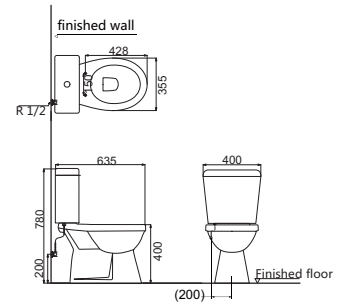

# Close Coupled Toilet

**HDC520MT+HDS520**

Washdown Close-coupled Toilet  
 Size:670×365×820mm  
 S-trap=250mm 4/6L

**HDC457MT+HDS457**

Washdown Close-coupled Toilet  
 Size:690×360×830mm  
 S-trap=250mm 4/6L

**HDC15MT+HDS15**

Washdown Close-coupled Toilet  
 Size:700×395×760mm  
 S-trap=250mm 4/6L

**HDC257MT+HDS257**

Washdown Close-coupled Toilet  
 Size:635×400×780mm  
 S-trap=250mm 4/6L

**HDC209MT+HDS209**

Washdown Close-coupled Toilet  
 Size:700×395×765mm  
 S-trap=250mm 4/6L